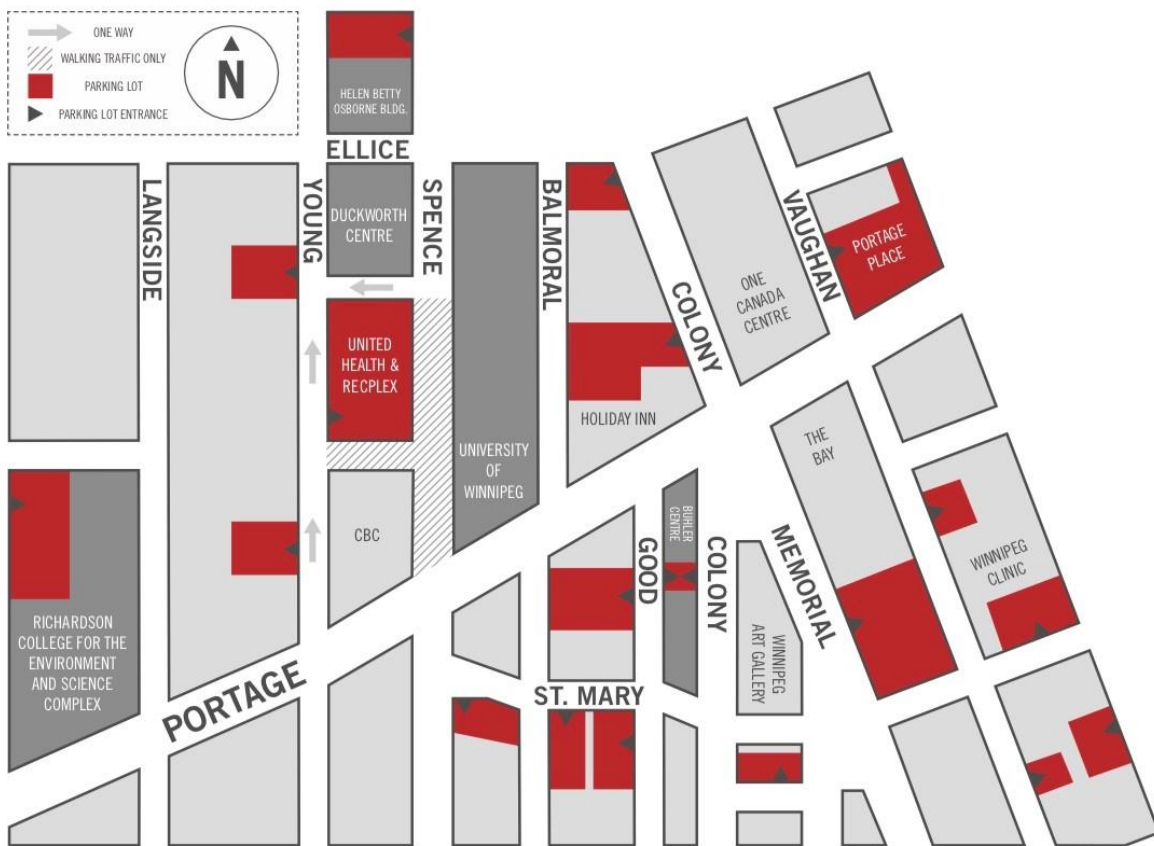

THE UNIVERSITY OF WINNIPEG

PARKING MAP //

AVAILABLE PARKING

Underground, paid parking is available in the RecPlex. Surrounding surface lots and parkades are also available. See above map for details.

The following evening and weekend rates apply: $3/hour to a max of $4/stay.

[Parking rates are subject to change]

DISCOVER · ACHIEVE · BELONG

THE UNIVERSITY OF WINNIPEG